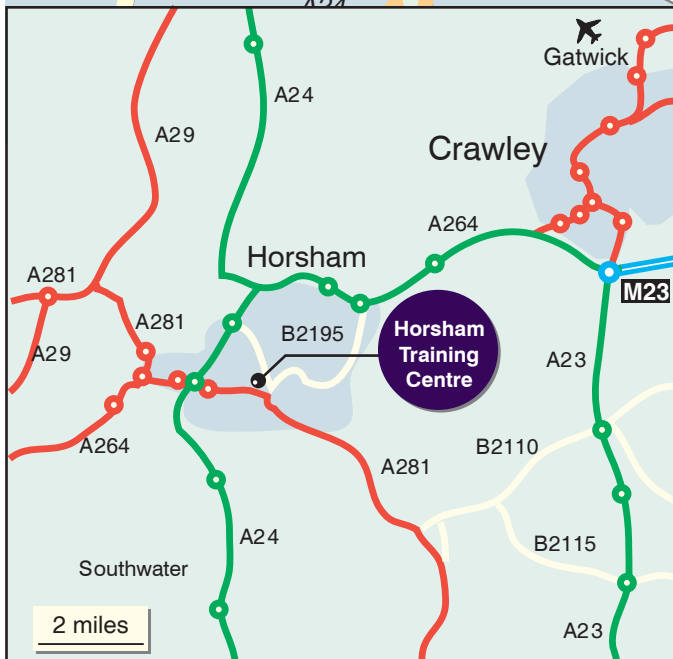

At your service

Training solutions for your business

CENTRAL SUSSEX COLLEGE

From Crawley take the A264 dual carriageway towards Horsham. About 3 miles from Crawley take the first exit at the roundabout onto the B2195 Crawley Road into Horsham. Continue on the B2195 over the next two roundabouts. At the third roundabout turn right onto the B2180 Hurst Road. Horsham Training Centre is on the left about a quarter of a mile along, at the junction of Bowling Green Lane and Hurst Road.

Local buses: Metrobus 51, 61, 200 and Compass Bus 74, 100, 101 stop adjacent to the Horsham Training Centre.

Horsham Training Centre is a short walk from Horsham station, via Hurst Road, directly opposite the station entrance.