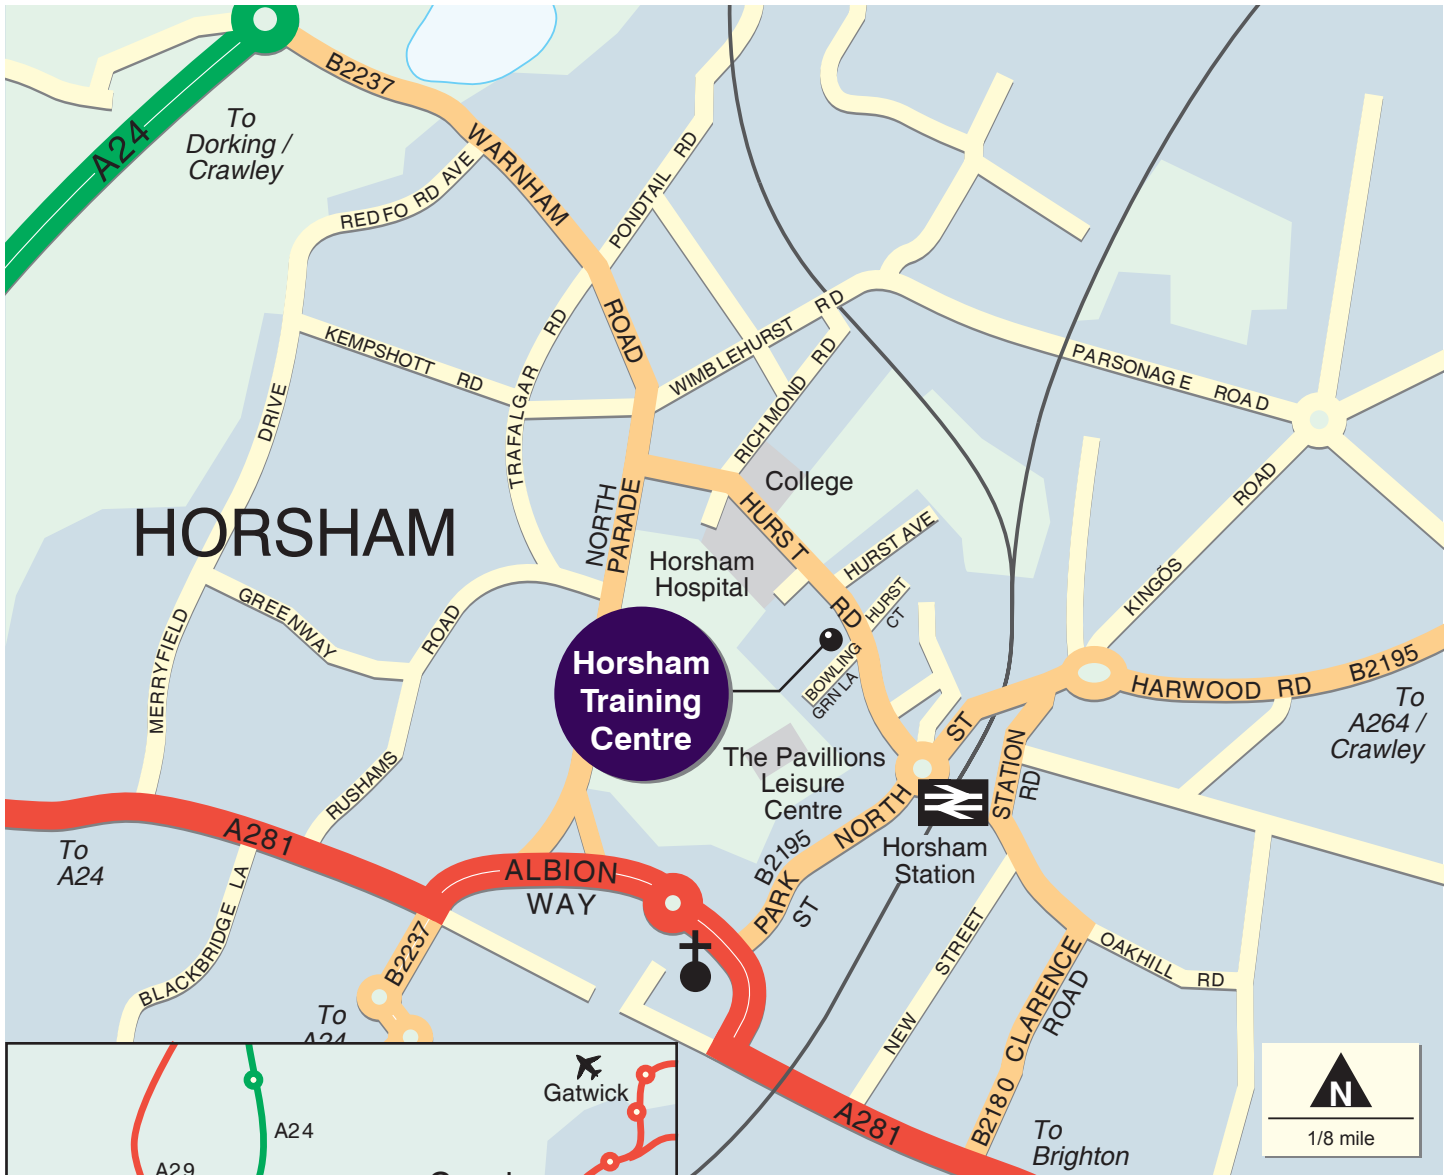

At your service

Training solutions for your business

CENTRAL SUSSEX COLLEGE

From Crawley take the A264 dual carriageway towards Horsham. About 3 miles from Crawley take the first exit at the roundabout onto the B2195 Crawley Road into Horsham. Continue on the B2195 over the next two roundabouts. At the third roundabout turn right onto the B2180 Hurst Road. Horsham Training Centre is on the left about a quarter of a mile along, at the junction of Bowling Green Lane and Hurst Road.

Local buses: Metrobus 51, 61, 200 and Compass Bus 74, 100, 101 stop adjacent to the Horsham Training Centre.

Horsham Training Centre is a short walk from Horsham station, via Hurst Road, directly opposite the station entrance.